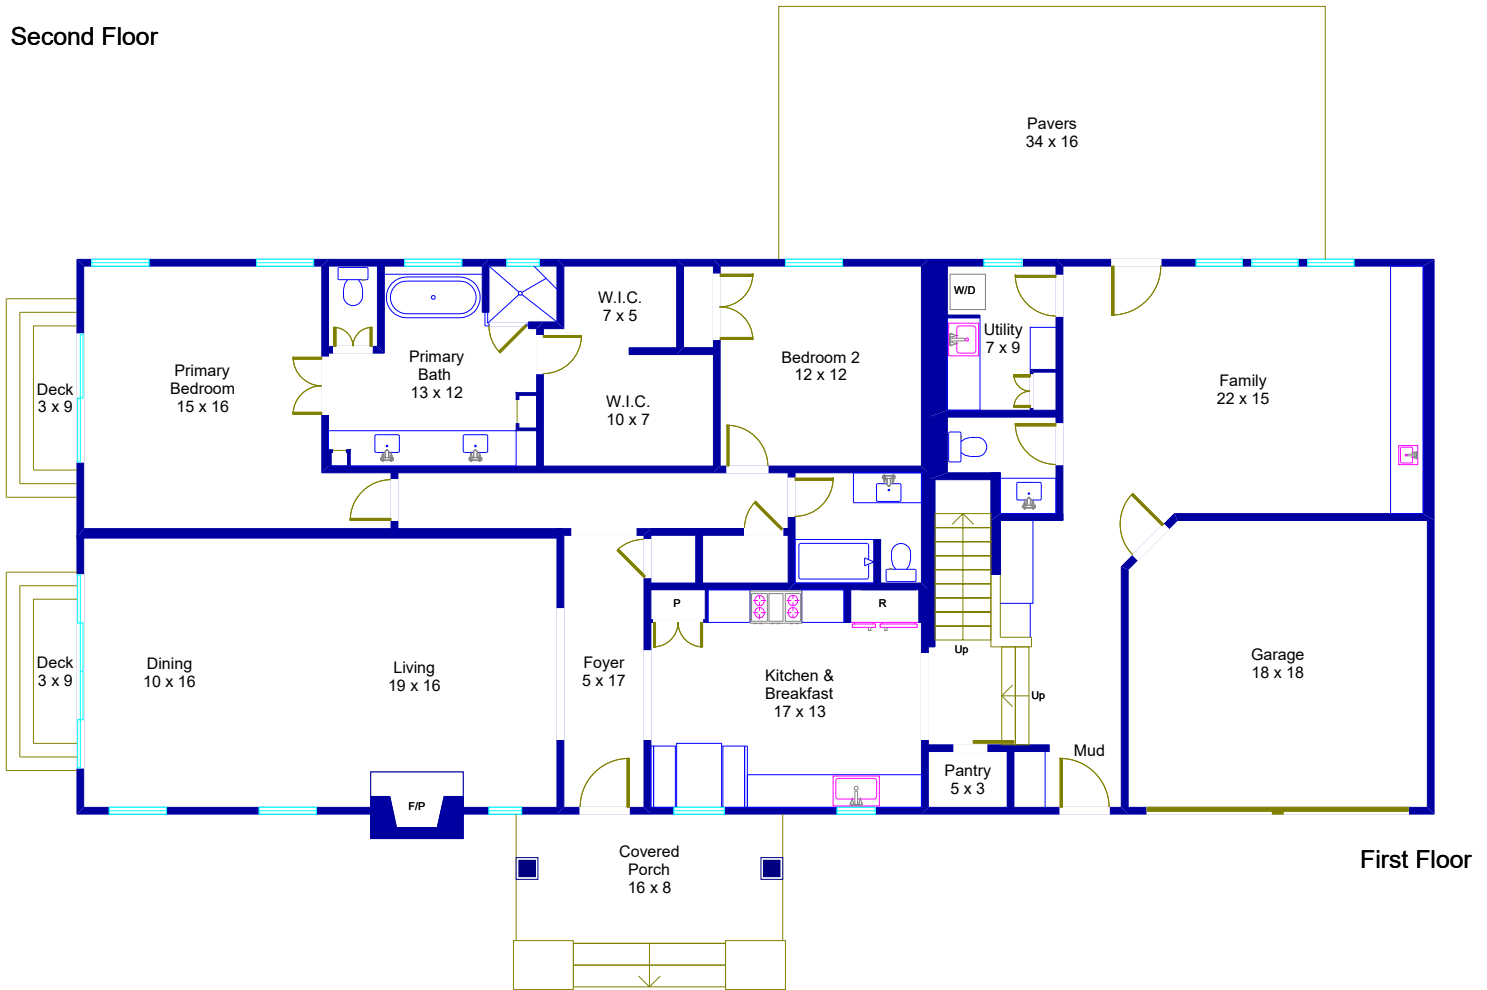

# 2501 Tower Drive Austin, Texas

Second Floor

First Floor

© Floor Plan Graphics LLC 2026. This floor plan is an artistic rendering only. All dimensions are approximate. Floor Plan Graphics LLC and Moreland Properties make no representation or warranty as to this rendering's accuracy and no measurements or dimensions should be relied upon without independent verification. This floor plan, including all associated square footage data and materials, is the exclusive property of Floor Plan Graphics LLC and is protected by applicable intellectual property laws.