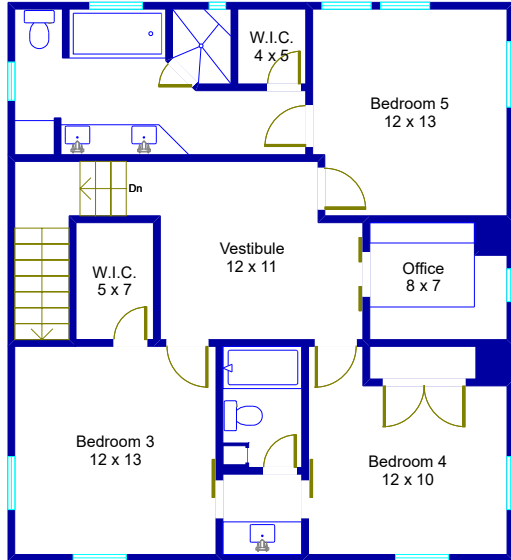

# 2501 Tower Drive Austin, Texas

Second Floor

First Floor

© Floor Plan Graphics LLC 2026. This floor plan is an artistic rendering only. All dimensions are approximate. Floor Plan Graphics LLC and Moreland Properties make no representation or warranty as to this rendering's accuracy and no measurements or dimensions should be relied upon without independent verification. This floor plan, including all associated square footage data and materials, is the exclusive property of Floor Plan Graphics LLC and is protected by applicable intellectual property laws.